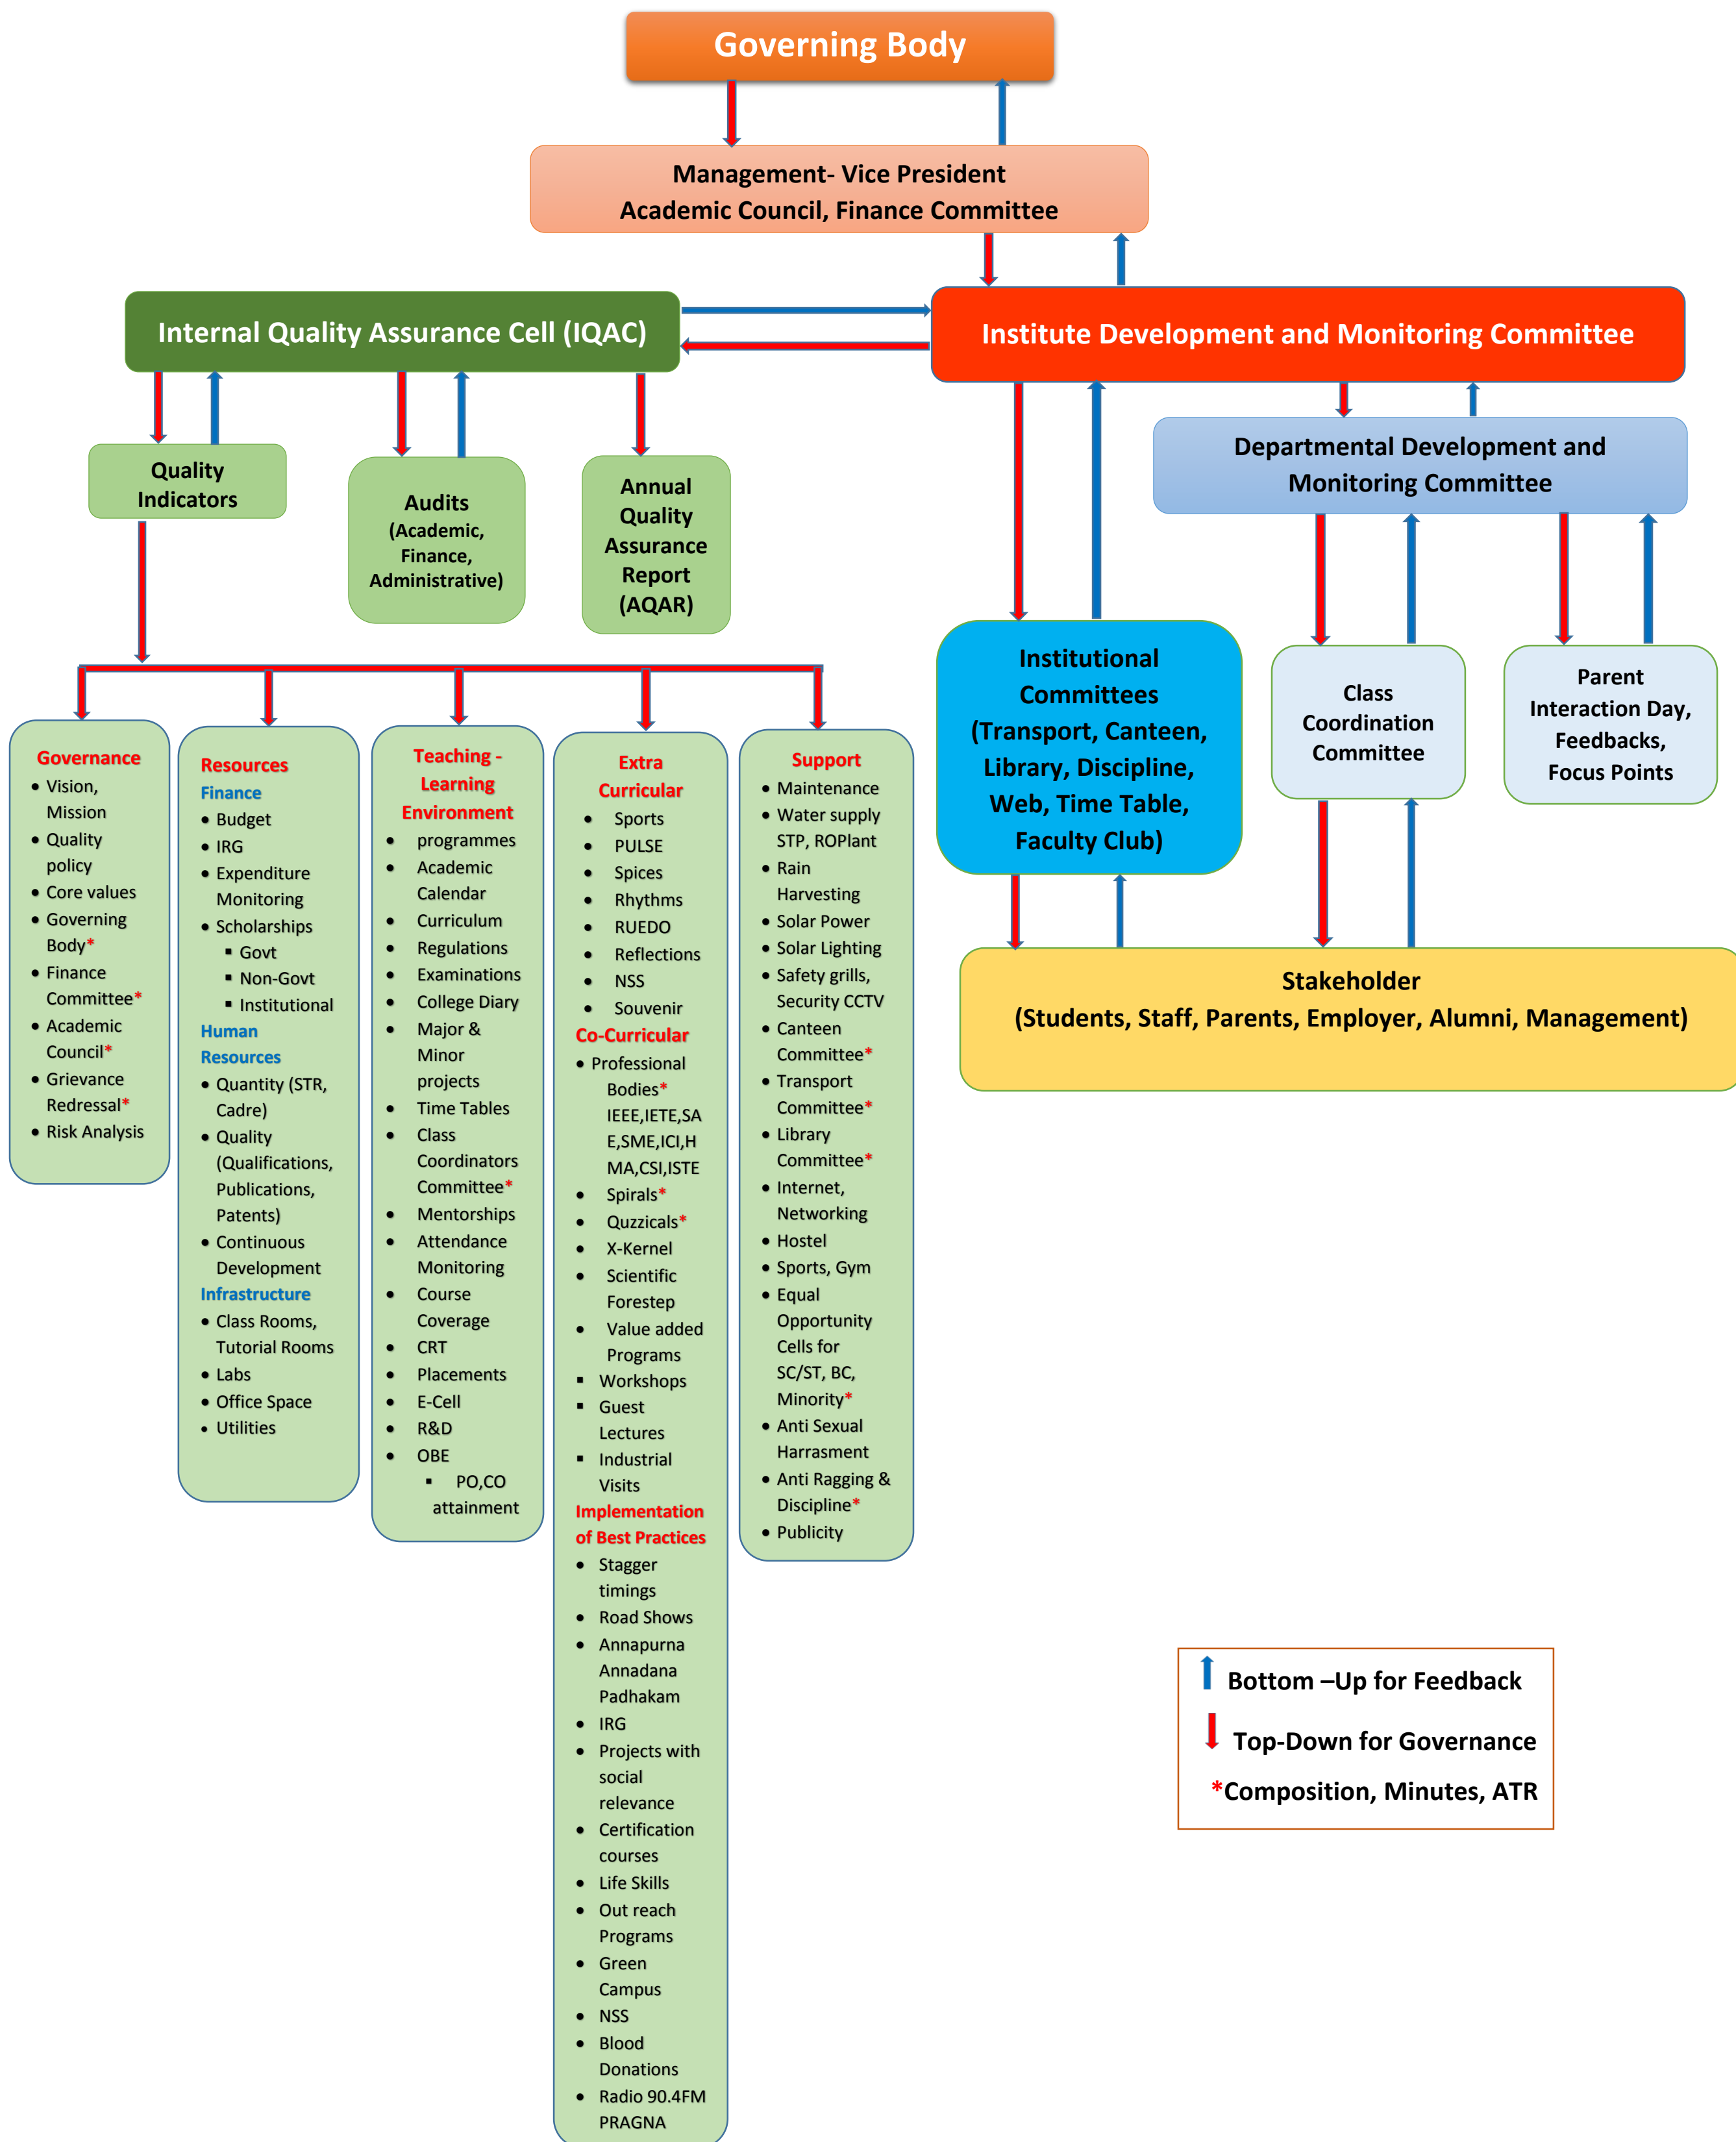

GOKARAJU RANGARAJU INSTITUTE OF ENGINEERING AND TECHNOLOGY

↑ Bottom –Up for Feedback
 ↓ Top-Down for Governance
 *Composition, Minutes, ATR